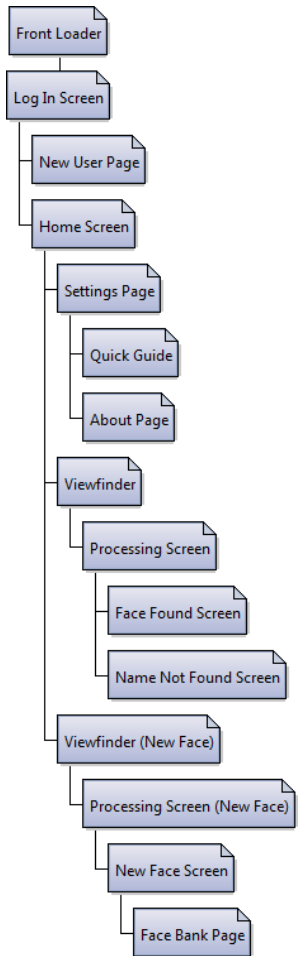

Specifications

Site Map