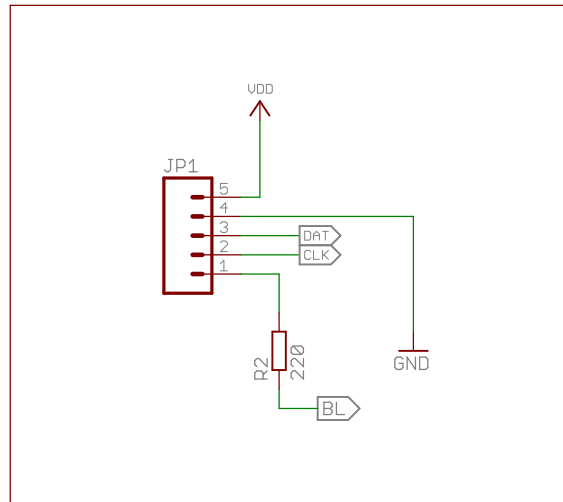

SR LCD Backpack Interface

Copyright 2011 under the Creative Commons Attribution Share-Alike 3.0 License
 CC BY-SA - <http://creativecommons.org/licenses/by-sa/3.0/>

uC Interface

LCD Interface

electroFUN LTD

TITLE: shiftLCD

Document Number:

REV: **A**

Date: 14/04/12 21:52

Sheet: 1/1

CC REV_A LCD_SHIFT