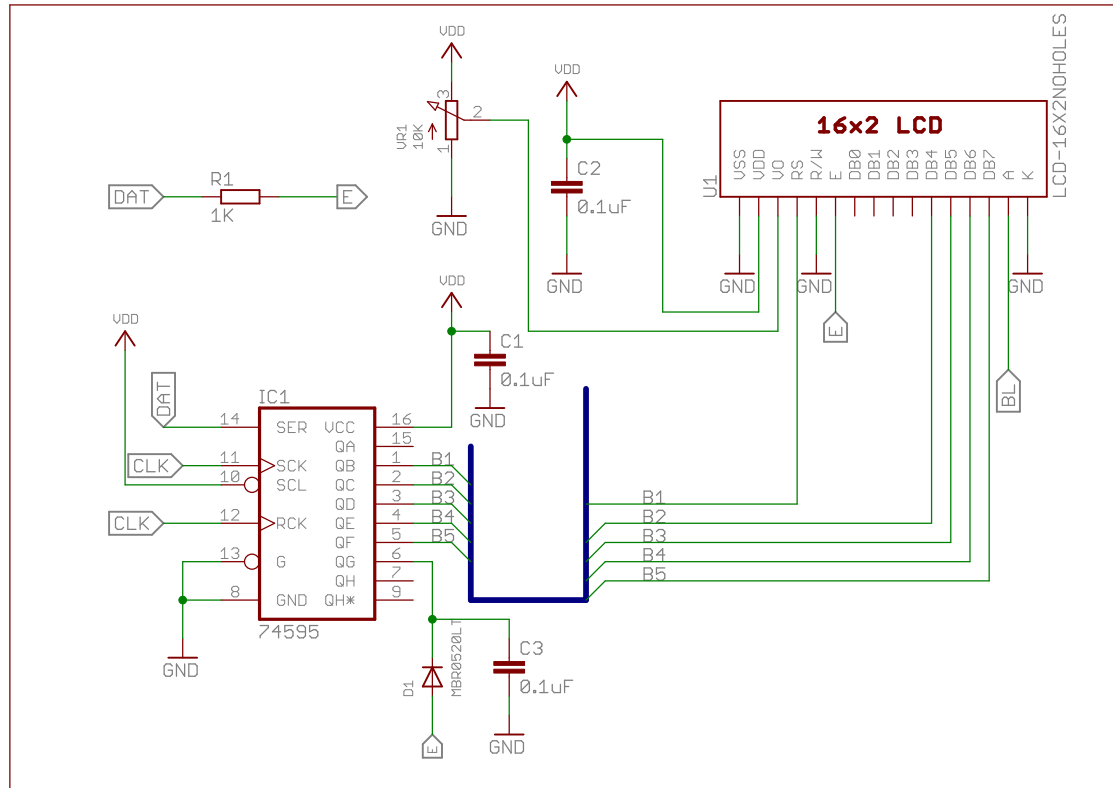

SR LCD Backpack Interface

Copyright 2011 under the Creative Commons Attribution Share-Alike 3.0 License
 CC BY-SA - <http://creativecommons.org/licenses/by-sa/3.0/>

uC Interface

LCD Interface

electroFUN LTD

TITLE: shiftLCD

Document Number:

REV: **A**

Date: 14/04/12 21:52

Sheet: 1/1

CC REV_A LCD_SHIFT