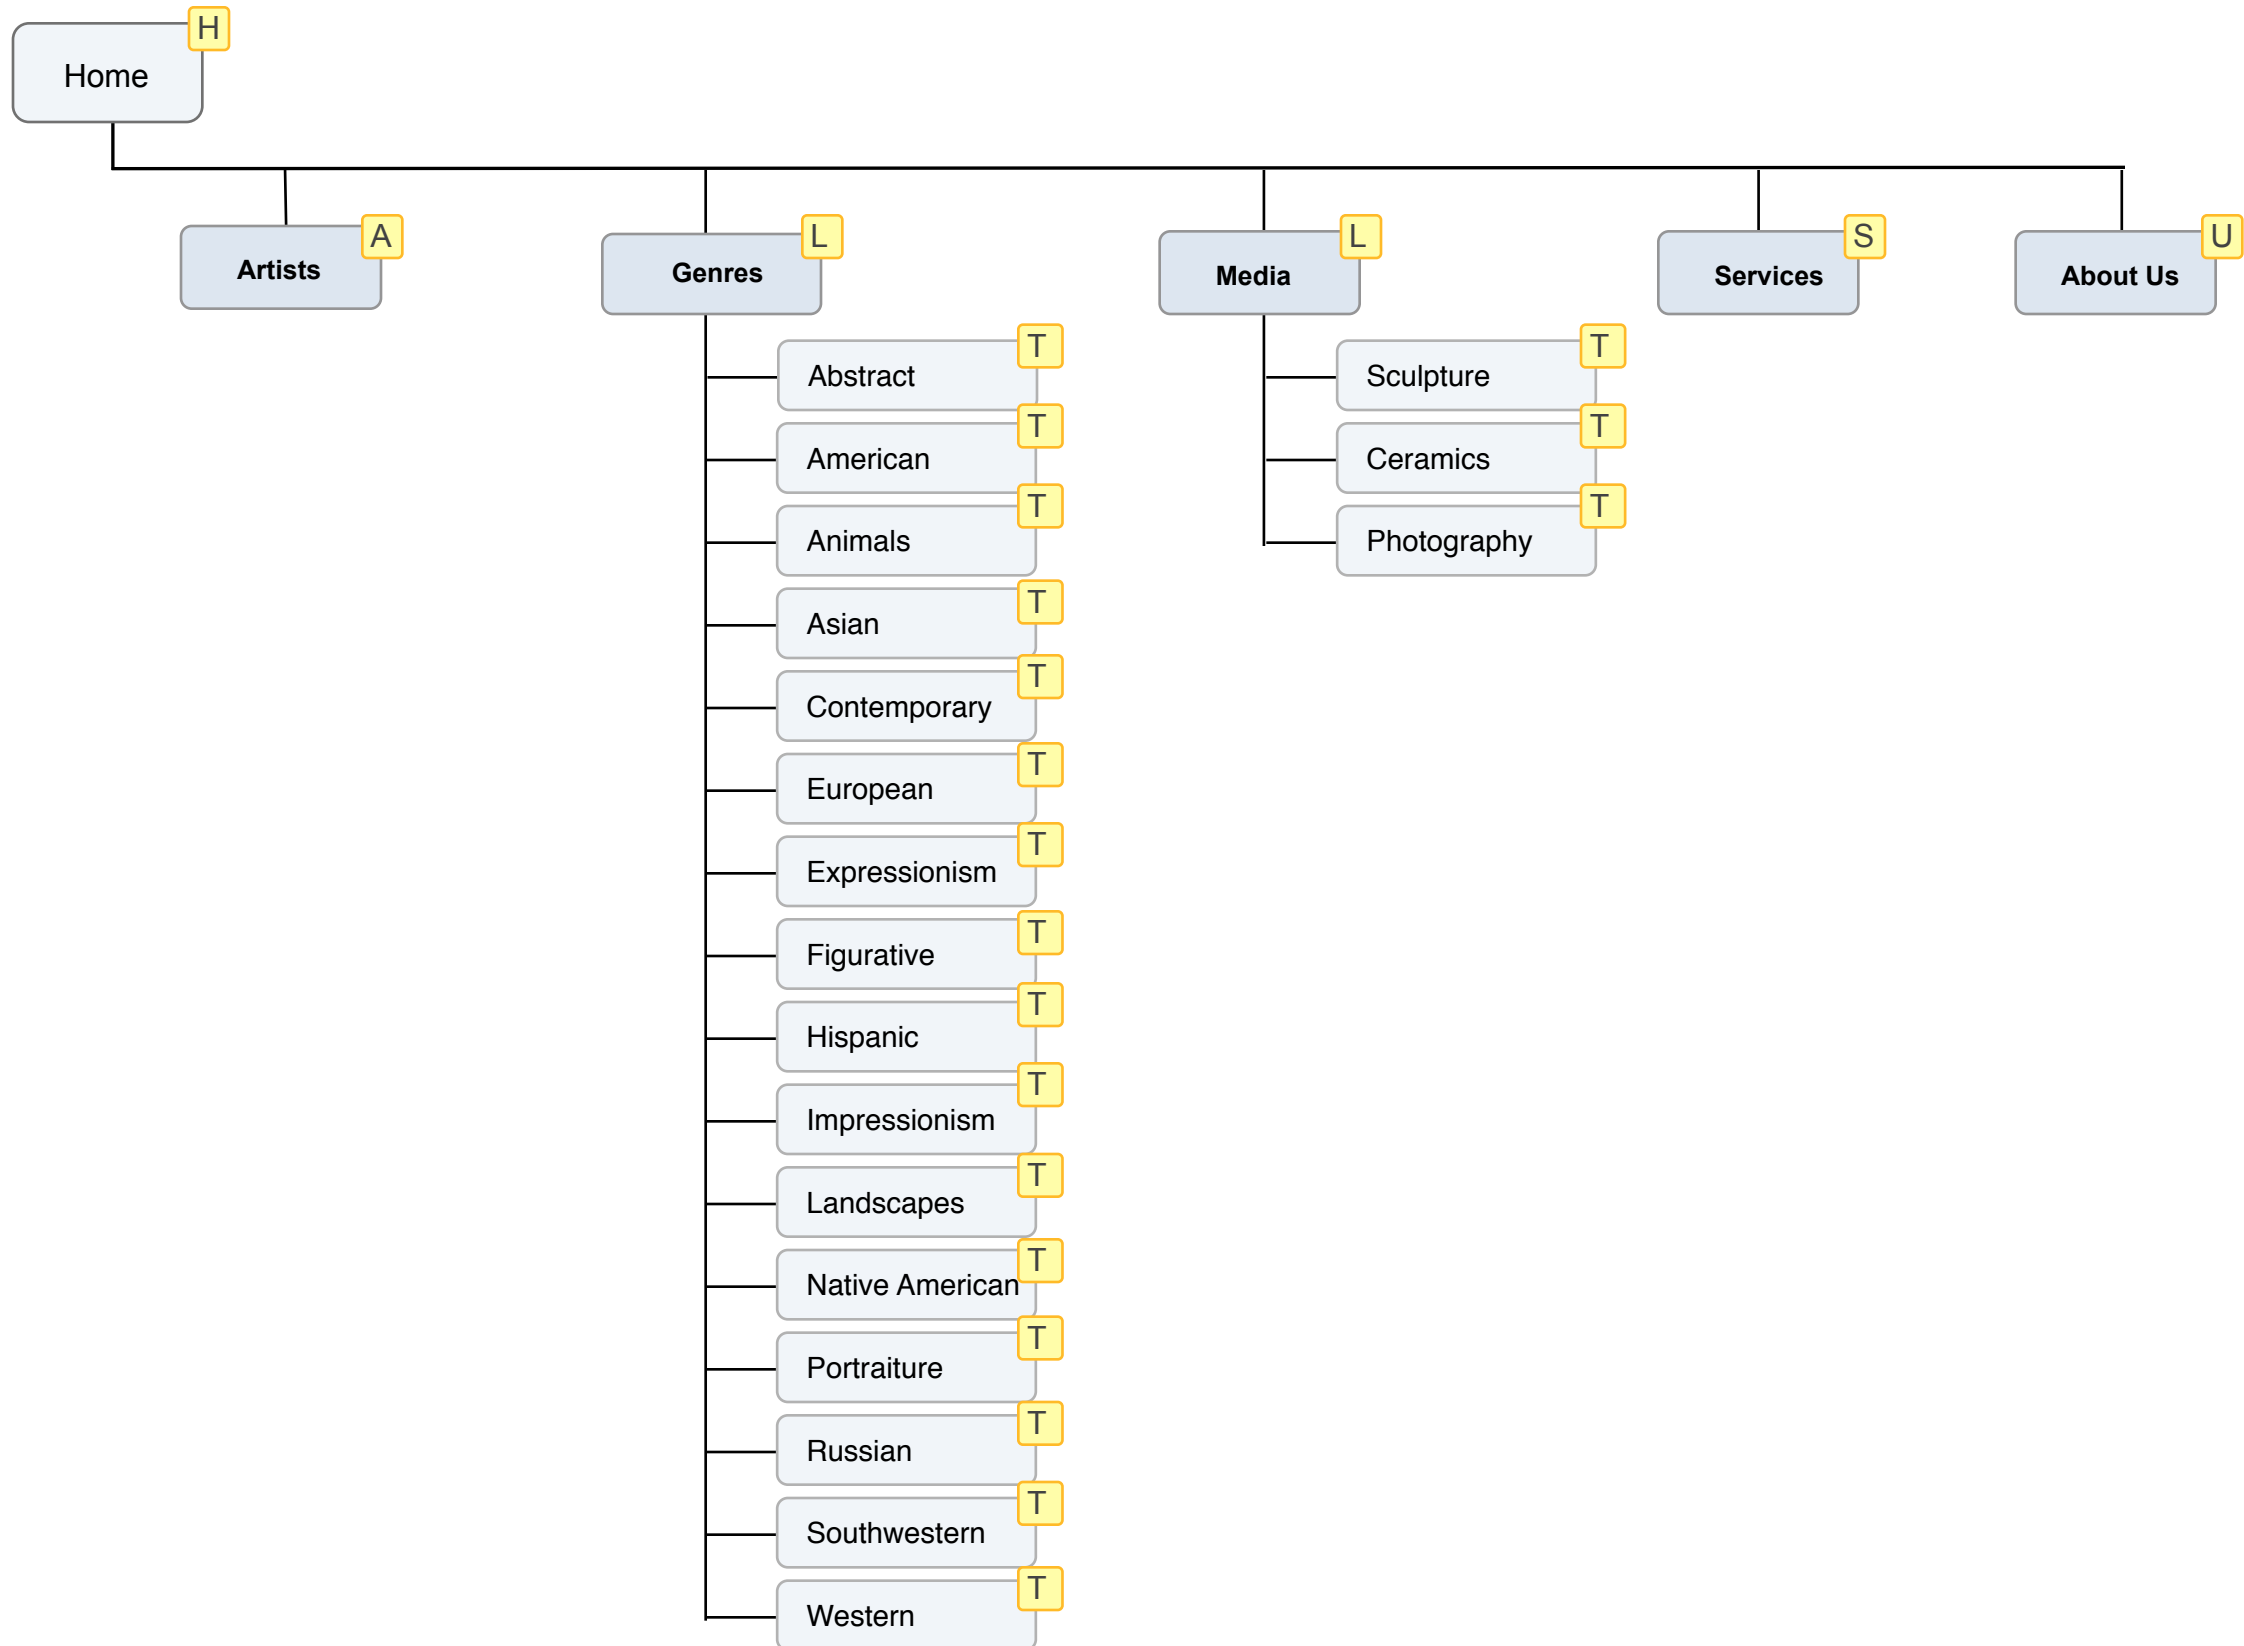

Santa Fe Fine Art Brokerage LLC

Information Architecture: Site Map

Santa Fe Fine Art Brokerage LLC

Information Architecture: Site Map

Page Layout Key

Home Page = **H**

Artists Page = **A**

List with Pictures = **L**

Text with Image = **T**

Services Page = **S**

About Us Page = **U**